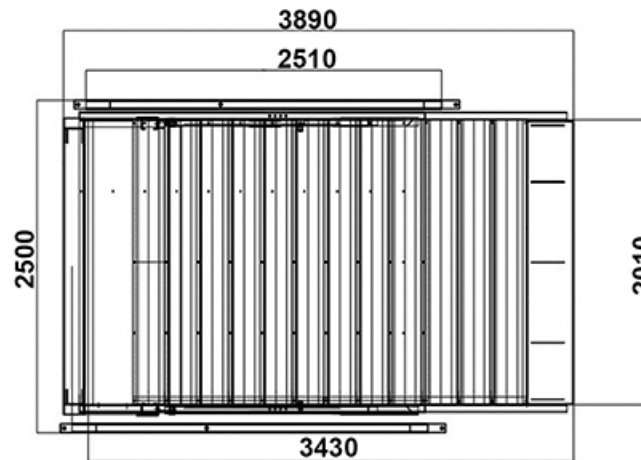

AutoLift ADV-6SX

2 Post Tilting Parking Car Stacking Hoist

2722 KG Lifting Capacity

Features

- Simple Operation.
- Safe and Reliable.
- Easy Installation.
- Suitable for home or commercial use.
- Quiet operation.
- Suitable for small spaces.

Typical Ceiling Heights

- Two Compact Cars: 2896 mm
- Two Full Size Cars: 3048 mm
- One Full Size Car / One SUV: 3505 mm

Specifications

- Max Capacity Front Axle: 2041 Kgs
- Max Capacity Rear Axle: 2041 Kgs
- Length overall: 3890 mm
- Width overall: 2500 mm
- Leg length: 2510 mm
- Width of Ramp: 2010 mm
- Length of Ramp: 3430 mm
- Max. Clearance of Roller Bar: 1550 mm
- Max. Clearance Height: 1985 mm
- Lifting time: 45 seconds
- Locking positions: 1
- Power: 240V/50Hz/1Ph (15Amp)