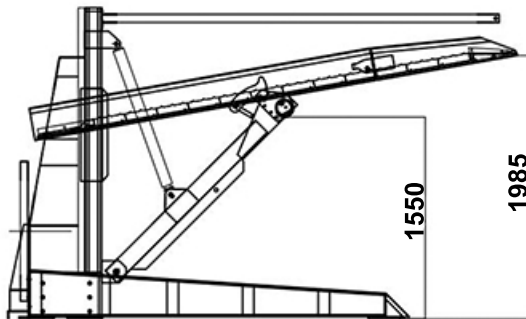

AutoLift ADV-6SX

2 Post Tilting Parking Car Stacking Hoist

2722 KG Lifting Capacity

Features

- Simple Operation.
- Safe and Reliable.
- Easy Installation.
- Suitable for home or commercial use.
- Quiet operation.
- Suitable for small spaces.

Typical Ceiling Heights

- Two Compact Cars: 2896 mm
- Two Full Size Cars: 3048 mm
- One Full Size Car / One SUV: 3505 mm

Specifications

- Max Capacity Front Axle: 2041 Kgs
- Max Capacity Rear Axle: 2041 Kgs
- Length overall: 3890 mm
- Width overall: 2500 mm
- Leg length: 2510 mm
- Width of Ramp: 2010 mm
- Length of Ramp: 3430 mm
- Max. Clearance of Roller Bar: 1550 mm
- Max. Clearance Height: 1985 mm
- Lifting time: 45 seconds
- Locking positions: 1
- Power: 240V/50Hz/1Ph (15Amp)